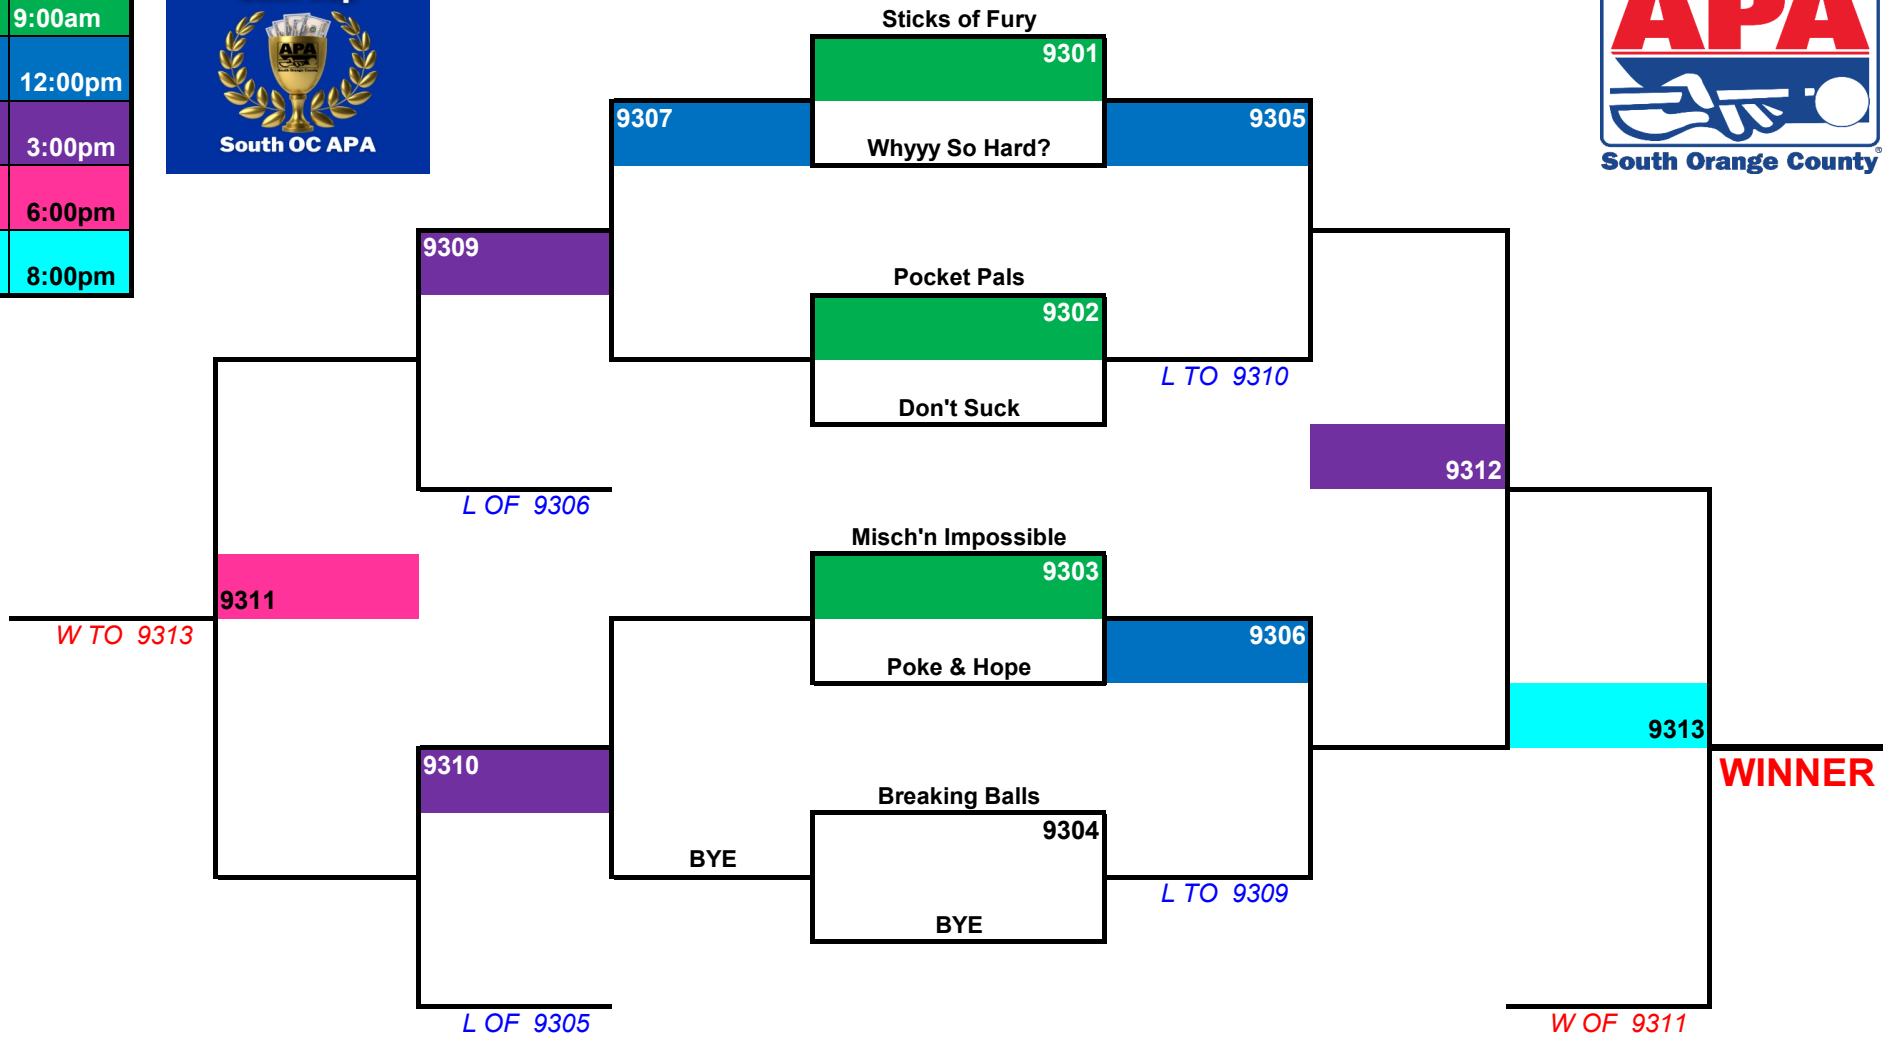

SAT	9:00am
SAT	12:00pm
SAT	3:00pm
SAT	6:00pm
SAT	8:00pm

**Modified-Single Elimination: 8-1**